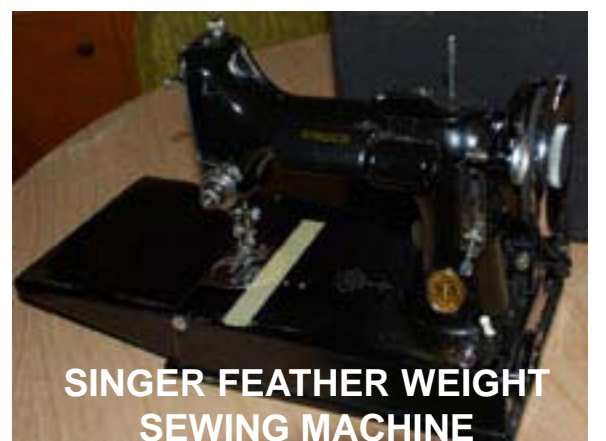

EARLY 1800'S  
NEW HAVEN  
STEEPLE  
CLOCK

DOUBLE DROP  
LEAF TABLE  
MADE FROM  
HONDURAS  
MAHOGANY

SINGER FEATHER WEIGHT  
SEWING MACHINE

**AUCTION**  
6-1-08 - 1:00 PM